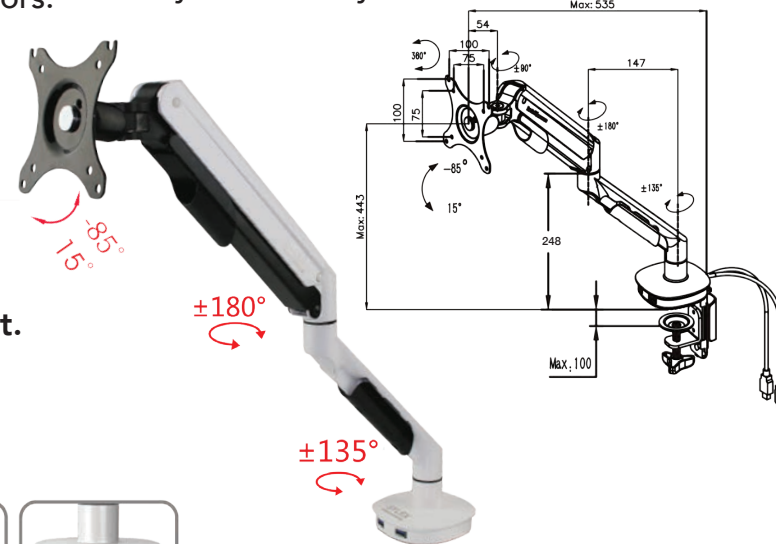

More style, more function, more smarts

The all new Cutlass arms are a step up from the Gladius with contemporary slim styling, better cable management and built in USB ports right on the desktop. Elegant white and black styling in a finish which will transform any office into a modern work hub. A higher adjustment range, an upgraded desk clamp and USB ports make this the value choice among monitor mounting options.

CUTLASS SINGLE & DOUBLE ARMS

Features:

- Made of aircraft aluminium.
- Simple and stylish modeling, compact and rugged.
- 360° free switch between portrait & landscape orientation.
- Double USB ports.
- Supports up to 30 inch monitors.

- Sleek and streamlined appearance perfectly complements any contemporary workstation.
- Both a clamp and grommet mount are included in the box.
- Tablet and laptop mounts also available.
- Dual independent balanced gaslift height adjustable arm
- 10 year warranty.

 75x75 100x100 VESA	 Max 2.9kg WEIGHT	 17"-30" SCREEN SIZE	 -85° 15° ADJUST
---	--	--	---

- 1 Screen tilt adjustment.
- 2 Integrated cable management.
- 3 Double USB ports.
- 4 Grommet or clamp mount.

CUTLASS DOUBLE ARM