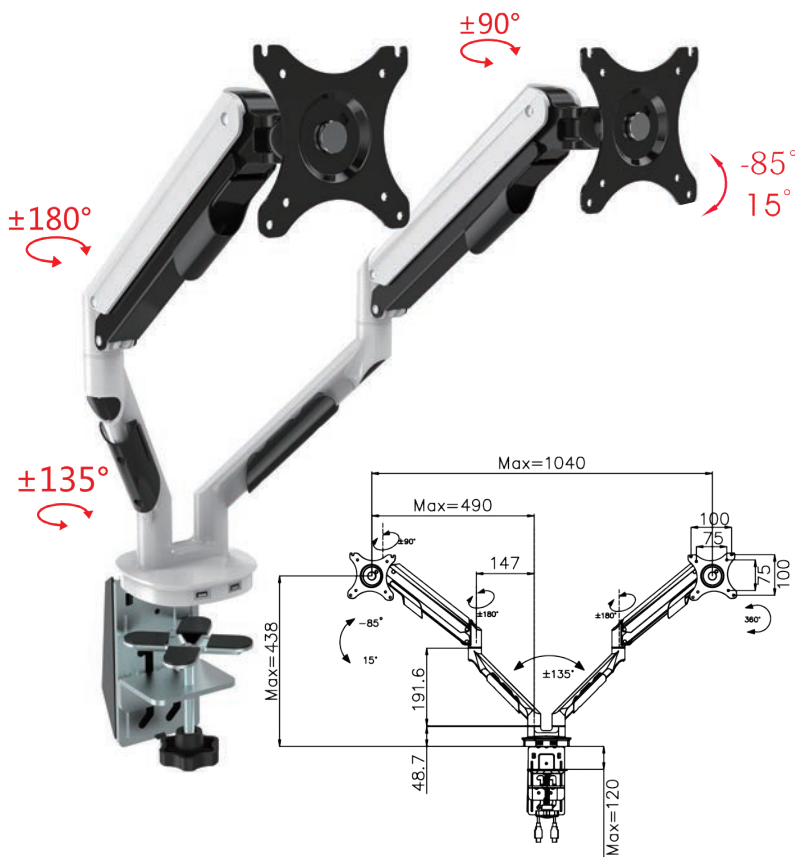

More style, more function, more smarts

The all new Cutlass arms are a step up from the Gladius with contemporary slim styling, better cable management and built in USB ports right on the desktop. Elegant white and black styling in a finish which will transform any office into a modern work hub. A higher adjustment range, an upgraded desk clamp and USB ports make this the value choice among monitor mounting options.

Increases your desktop real estate by lifting your monitor off the desk and lets you charge your USB devices right where your clunky monitor base used to sit. Available as single and double arms attached to a single desk mount.

CUTLASS SINGLE & DOUBLE ARMS

Features:

- Made of aircraft aluminium.
- Simple and stylish modeling, compact and rugged.
- 360° free switch between portrait & landscape orientation.
- Double USB ports.
- Supports up to 30 inch monitors.

 75x75 100x100 VESA	 Max 2.9kg WEIGHT	 17"-30" SCREEN SIZE	 -85° 15° ADJUST
---	--	--	---

- 1 Screen tilt adjustment.
- 2 Integrated cable management.
- 3 Double USB ports.
- 4 Grommet or clamp mount.

CUTLASS DOUBLE ARM