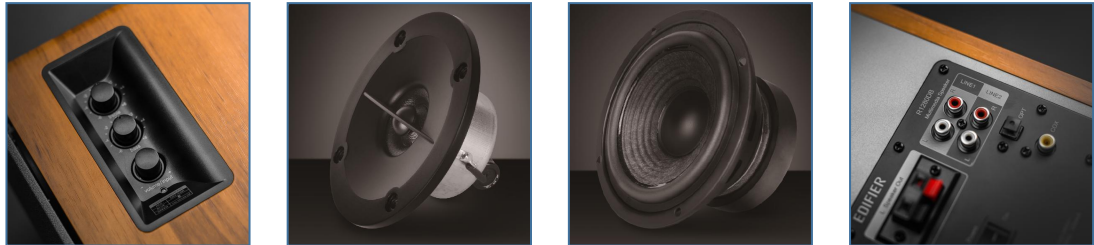

Features

- Active bookshelf speaker system with 42W total power output
- 1/2 inch (13mm) silk dome tweeter + 4 inch (116mm) mid-bass driver
- Supports Bluetooth, Optical, Coaxial and Dual RCA inputs
- Bass, treble and master volume dials located on the side panel
- Wireless remote control for volume adjustment and mute
- Calibrated, flared front-facing bass reflect port
- 100% MDF wooden enclosures to minimize acoustic resonance
- Universal 100V-240V power supply

**The specifications and functions are subject to the finalized product on the market.*

R1280DB

Multimedia Speaker

BLACK

WHITE SILVER

R1280DB

Package & Accessories

Box Content