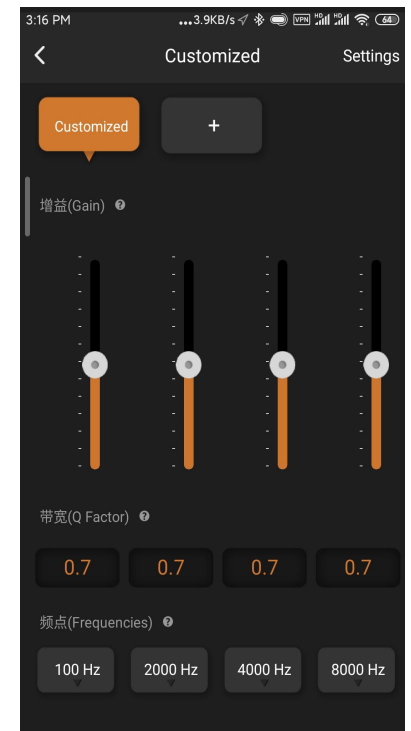

## EDIFIER CONNECT APP

High Noise Cancellation and Low Noise Reduction

Ambient Sound adjustable

Slide to EQ selection: Classic/Dynamic/Customized

Click to enter Customized EQ Settings

Adjust and save your personalized EQ