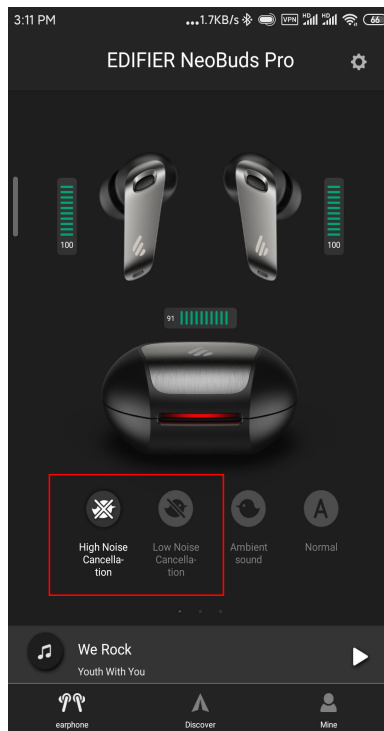

NeoBuds Pro

True Wireless Stereo Earbuds with Active Noise Cancellation

EDIFIER CONNECT APP

High Noise Cancellation and Low Noise Reduction