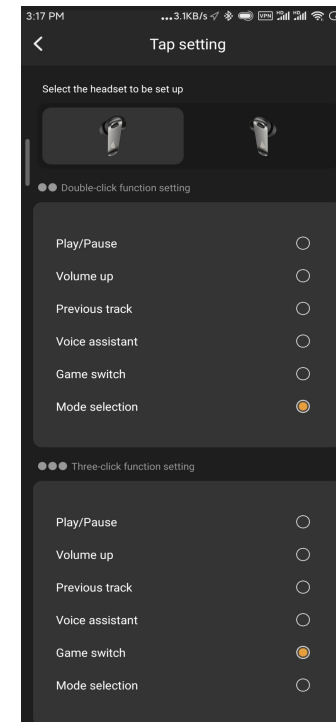

## EDIFIER CONNECT APP

Game Mode

Settings

### Settings include:

- Device name
- Tap setting
- Disconnect Bluetooth
- Re-pair
- Factory settings
- User manual
- Turn product off
- Tap sensitivity
- LHDC audio codec
- LDAC audio codec

Tap setting-left earbud

Tap setting-right earbud