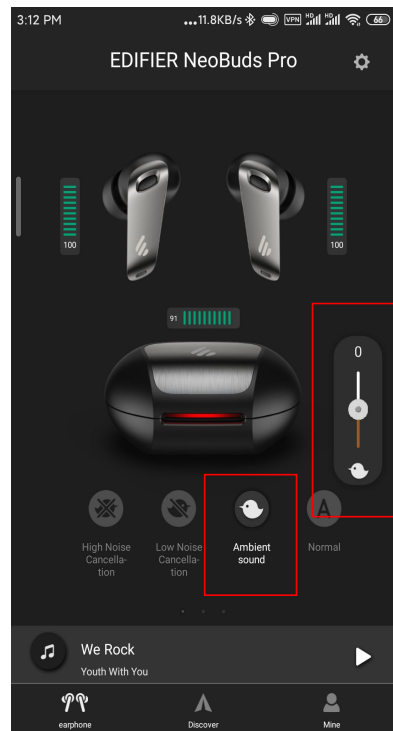

Ambient Sound adjustable