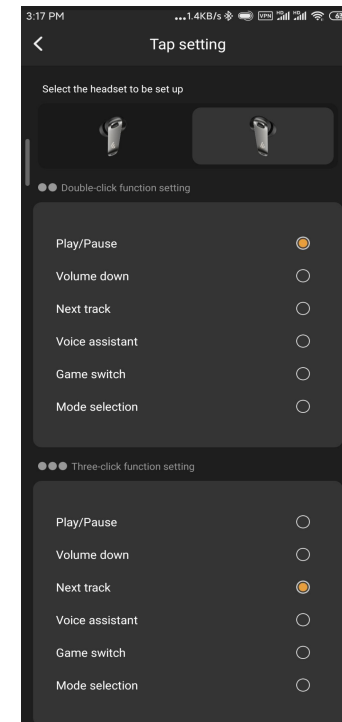

## EDIFIER CONNECT APP

Game Mode

Settings

### Settings include:

- Device name
- Tap setting
- Disconnect Bluetooth
- Re-pair
- Factory settings
- User manual
- Turn product off
- Tap sensitivity
- LHDC audio codec
- LDAC audio codec

Tap setting-left earbud

Tap setting-right earbud