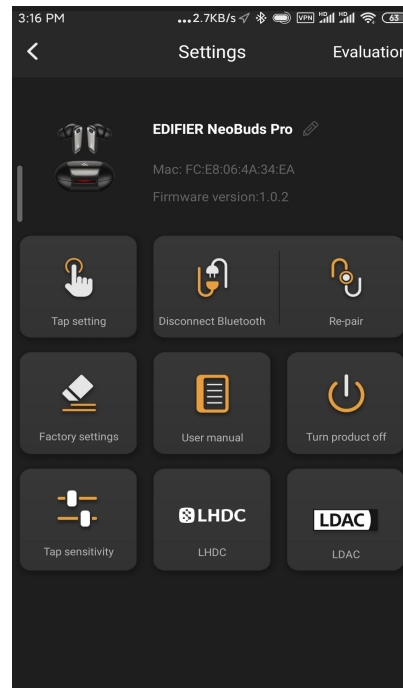

NeoBuds Pro

True Wireless Stereo Earbuds with Active Noise Cancellation

EDIFIER CONNECT APP

Game Mode

Settings

Settings include:

- Device name
- Tap setting
- Disconnect Bluetooth
- Re-pair
- Factory settings
- User manual
- Turn product off
- Tap sensitivity
- LHDC audio codec
- LDAC audio codec