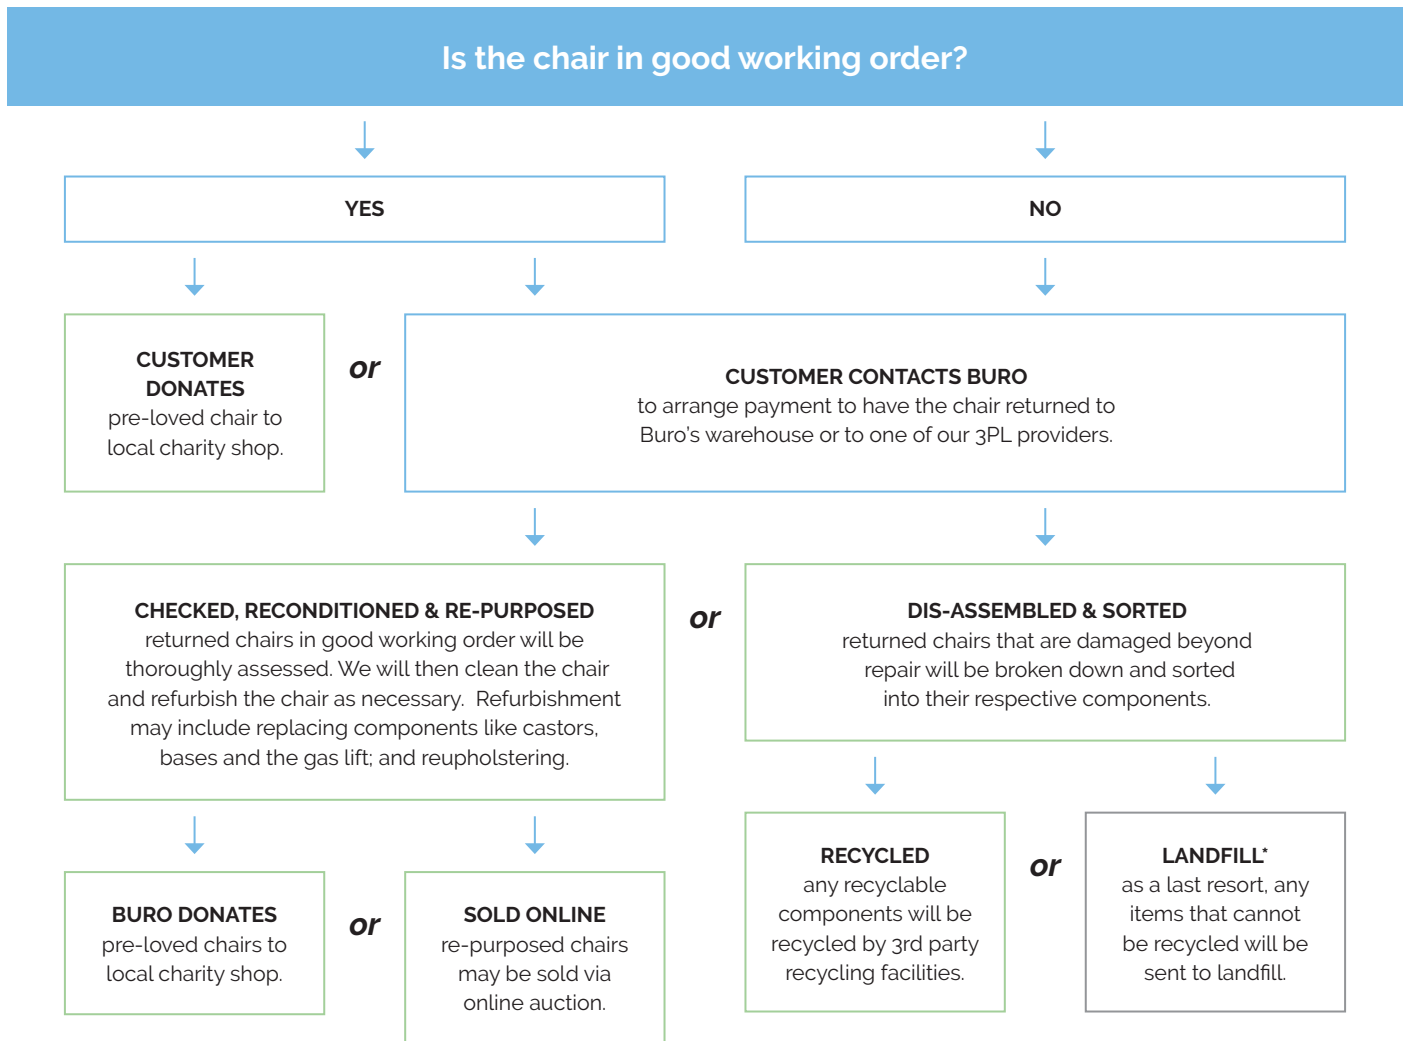

Upholstery.

Dillon PU Custom²

PU17
Stratus

Quality Assurance and Accreditations.

Disposal Recycle Charter.

We encourage re-purposing and recycling of pre-loved chairs to reduce our impact on the environment. When a customer has a chair that they wish to dispose of, we apply the following steps to determine the most appropriate method.