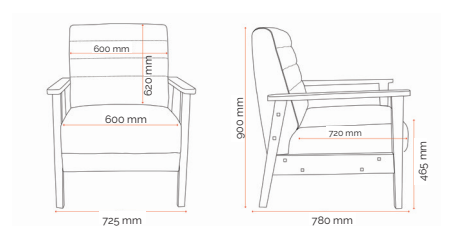

International Standards.

The Buro Nimbus is supported by the following Internationally recognised standards:

- Tested to ANSI/BIFMA x5.1-2011 General-Purpose Office Chairs

Features.

- 140kg capacity loading
- Dillon PU Anti-Microbial upholstery
- Heavy-duty solid wood frame
- High density polyurethane contoured moulded foam

Custom Options.

- Customer Specified fabrics²
- Nimbus Plus - wide seat

Specifications. (mm)

	912 Nimbus	913 Nimbus Plus
Overall	725w / 780d / 900h	825w / 780d / 900h
Back	600w / 620h	690w / 620h
Seat	600w / 720d	690w / 720d
Seat Height	465h	465h

Carton Dimensions.

Width	660	825
Height	570	900
Length	770	780
Weight	23kg	24.8kg

Upholstery.

Dillon PU Custom²

PU17
Stratus