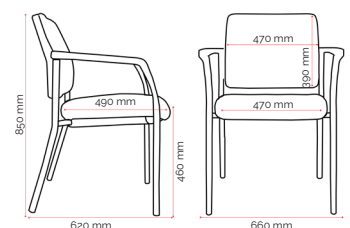

Custom Options.

- Without arms
- 40mm Glides for extra seat height (CE1153P)
- Customer specified fabric

Specifications. (mm)

Overall	660w / 620d / 850h
Back	470w / 390h
Seat	470w / 490d
Seat Height	460h

*Recommended safe stacking height: 4 chairs

Carton Dimensions.

Width	570
Height	270
Length	840
Weight	12 kg

Upholstery.

Jett	Dillon PU	Custom ⁵
		
Dark Blue ⁴ FY61	Black ³ FY63	Black ³ PU13
		Custom Upholstery Available