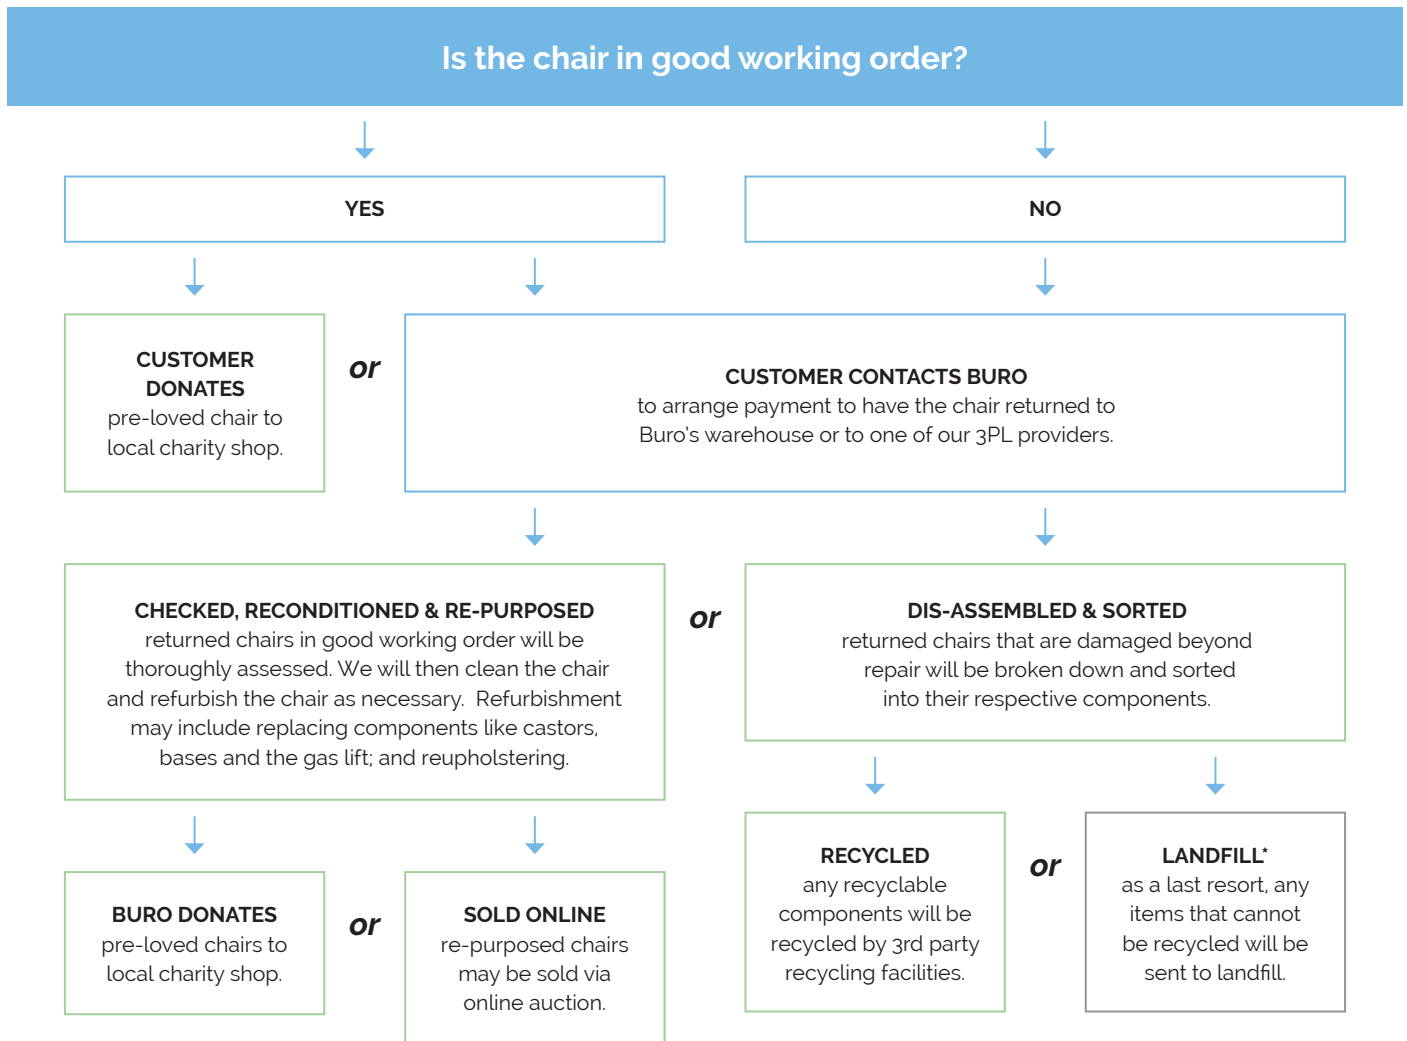

Disposal Recycle Charter.

We encourage re-purposing and recycling of pre-loved chairs to reduce our impact on the environment. When a customer has a chair that they wish to dispose of, we apply the following steps to determine the most appropriate method.

We're working with **Trees That Count** to mitigate our CO₂ footprint over the next 50 years, and help protect New Zealand's threatened biodiversity.

Greening Australia has been restoring Australia's unique landscapes and protecting biodiversity at scale through collaborative, science-based programs for over 40 years. For more information, visit: www.greeningaustralia.org.au.

As a **Sedex member** we are committed to being a responsible business, sourcing responsibly, and improving ethical standards and working conditions within the supply chain.

*Many of our chairs are GREENGUARD certified for safe emission levels. This reduces the environmental impact when sending any components to landfill. For more info, please visit buroseating.com/environmental.