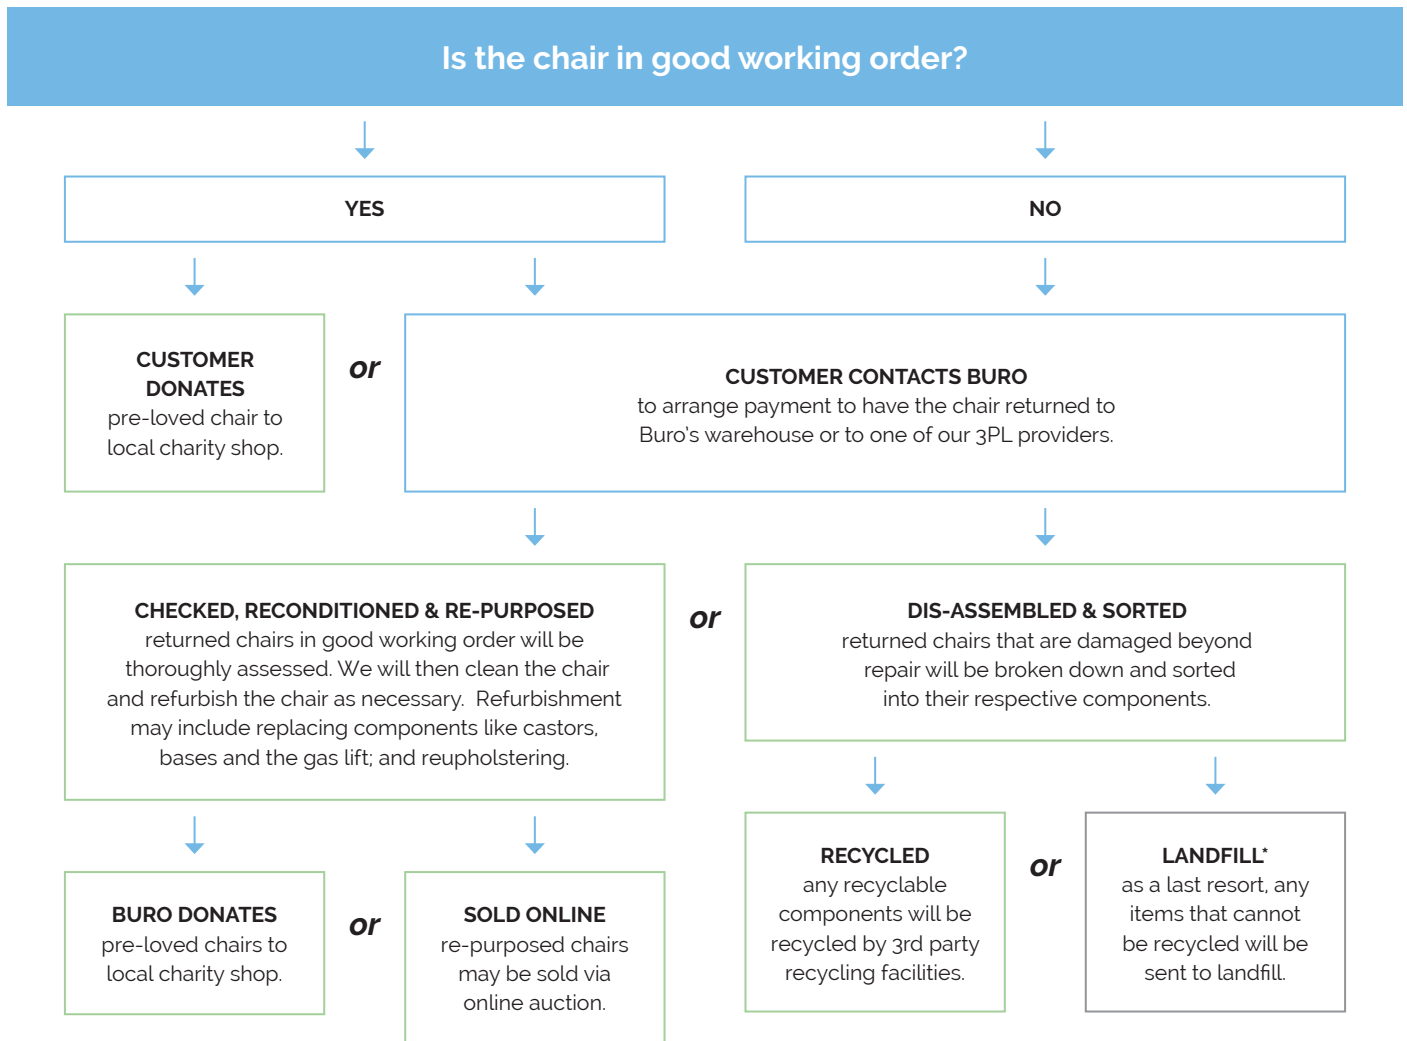

Stratus
PU17
(Anti-Microbial)

Quality Assurance and Accreditations.

Disposal Recycle Charter.

We encourage re-purposing and recycling of pre-loved chairs to reduce our impact on the environment. When a customer has a chair that they wish to dispose of, we apply the following steps to determine the most appropriate method.