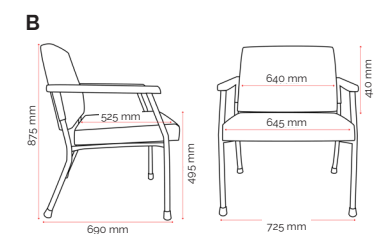

Buro Concord.

Generous & hard wearing.

The Concord chair is one hard wearing utility chair. Its generous size and enhanced comfort cushioned foam offers long term comfort within any office, reception, lounge, meeting room or waiting area.

Key Features & Benefits.

- **166-A** Concord A chair³ (Indent only)
- **166-B** Concord B chair²
- **166-C** Concord C chair³ (Indent only)

PU ARMS CAPS
For ease of cleaning, extra comfort and mobility.

ANTI-MICROBIAL UPHOLSTERY
Dillon PU is a heavy-duty fabric with Silver-based Ion Technology, designed to withstand high wear and tear.

HEAVY DUTY FRAME
with durable black powder coated 2mm gauge steel

International Standards.

The Buro Concord chair is supported by the following Internationally recognised standards:

- Tested to **ANSI/BIFMA** x5.1-2011 General-Purpose Office Chairs

Features.

- 250kg capacity loading
- Heavy Duty 2mm gauge round tube steel frame
- Durable black powder coated frame
- High density polyurethane contoured moulded foam enhances the sitting experience
- Polyurethane arm caps for extra comfort

Custom Options.

- Other Dillon Anti-Microbial PU upholstery colours³
- Customer Specified fabrics³

Specifications. (mm)

A (Indent only)

Overall	625w / 690d / 875h
Back	540w / 410h
Seat	545w / 525d
Seat Height	495h

B

Overall	725w / 690d / 875h
Back	640w / 410h
Seat	645w / 525d
Seat Height	495h

C (Indent only)

Overall	825w / 690d / 875h
Back	740w / 410h
Seat	745w / 525d
Seat Height	495h

MOQ: 20^{2&3}

Upholstery.

Dillon PU² Custom³

Stratus
PU17
(Anti-Microbial)

Quality Assurance and Accreditations.