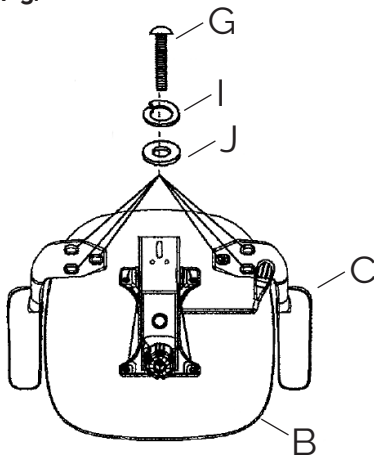

## MONDO SOHO CHAIR

STEP 1.

STEP 2.

STEP 3.

STEP 4.

STEP 5.

STEP 6.

## PART LIST

KEY	QTY	DESCRIPTION
A	1	Backrest
B	1	Seat
C	2	Armrests
D	1	Gaslift
E	1	5 Star base
F	5	Castors
G	6	Armrest Screws (M6*45mm)
H	3	Back Screws (M8*20mm)
I	6	Spring Washer
J	6	Flat Washer
K	1	Allen Key