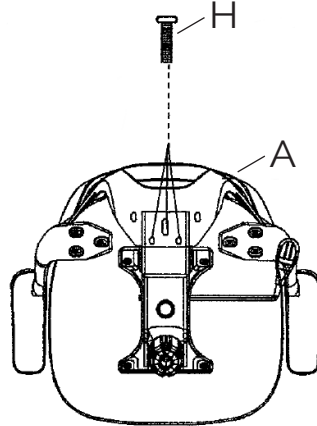

## MONDO SOHO CHAIR

STEP 1.

STEP 2.

STEP 3.

STEP 4.

STEP 5.

STEP 6.

## PART LIST

KEY	QTY	DESCRIPTION
A	1	Backrest
B	1	Seat
C	2	Armrests
D	1	Gaslift
E	1	5 Star base
F	5	Castors
G	6	Armrest Screws (M6*45mm)
H	3	Back Screws (M8*20mm)
I	6	Spring Washer
J	6	Flat Washer
K	1	Allen Key