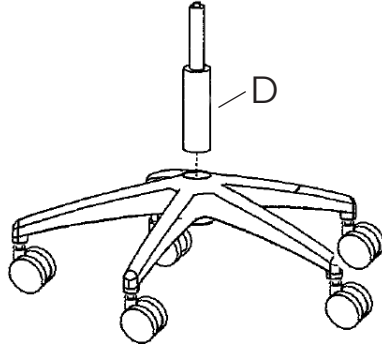

Assembly, Operating & Maintenance Instructions

mondo

Remove all items from the carton. Verify all pieces before assembly.

MONDO SOHO CHAIR

STEP 1.

STEP 2.

PART LIST

KEY	QTY	DESCRIPTION
A	1	Backrest
B	1	Seat
C	2	Armrests
D	1	Gaslift
E	1	5 Star base
F	5	Castors
G	6	Armrest Screws (M6*45mm)
H	3	Back Screws (M8*20mm)
I	6	Spring Washer
J	6	Flat Washer
K	1	Allen Key

ASSEMBLY VIDEO

Scan here with your smart phone to watch our assembly video.

CARE & MAINTENANCE

GENERAL CARE

- To maintain the appearance of non-upholstered parts wipe the surface with a clean cloth dampened with a mild detergent solution.
- Do not remove any parts for separate cleaning.
- Do not saturate the fabric or interior with water or other cleaning liquids.
- Do not shampoo clean.
- Do not clean with hot water extraction machine.
- Do not clean with onsite drycleaning machine.
- Protect from direct sunlight, heat and weather.

FABRIC/MESH UPHOLSTERY CARE

- Wipe with a clean cloth dampened with a mild upholstery detergent solution.
- A soft bristle brush may be used to remove ingrained soil.
- Spot clean as above.
- Treat spills and stains as soon as possible.
- Persistent stains may require treatment by a professional cleaner.
- May be cleaned with dry powder cleaners.
- Allow to dry thoroughly before reuse.

UPHOLSTERY & FOAM SPECS*

FOAM

Flame Resistant: Ca117 Section A Part I & Section D Part II

UPHOLSTERY: FABRIC

Flame Resistance: Ca117 Section E Class I

*This applies only to standard Mondo stock. Any customer specified upholstery may not meet these specifications.

PREVENTATIVE MAINTENANCE & WARNING!