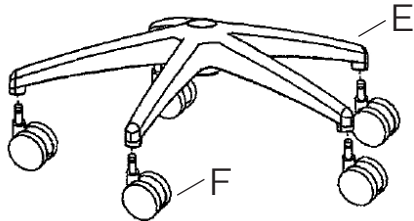

Assembly, Operating & Maintenance Instructions

mondo

Remove all items from the carton. Verify all pieces before assembly.

MONDO SOHO CHAIR

STEP 1.