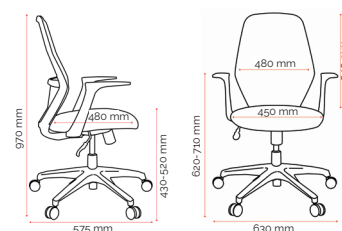

International Standards.

The Mondo Soho is supported by the following Internationally recognised standards:

- Certified ANSI/BIFMA x5.1-2017 General-Purpose Office Chairs

Features.

- Adjustable seat height
- Synchronised adjustable seat and back rest angle
- Fixed armrests

Specifications. (mm)

Overall	630w / 575d / 970h
Back	480w / 540h
Seat	450w / 480d
Seat Height	430-520h
Arm Height	620-710h

Carton Dimensions.

Width	280
Height	680
Length	590
Weight	10.6 kg

Upholstery.

Fabric²