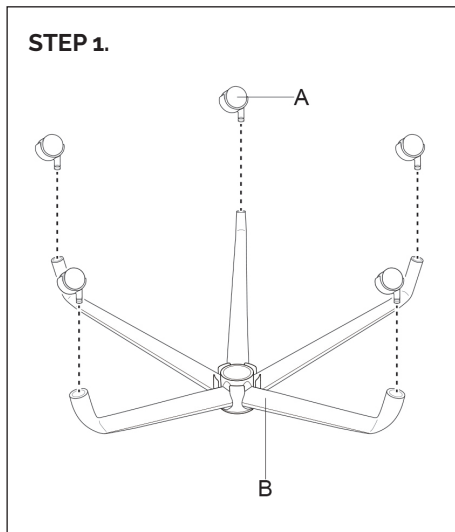

Assembly, Operating & Maintenance Instructions

Remove all items from the carton. Verify all pieces before assembly.

mondo

MONDO HAZE CHAIR

PART LIST

KEY	QTY	DESCRIPTION
A	5	Castors
B	1	Gas Lift
C	1	Seat
D	1	Base

CARE & MAINTENANCE

GENERAL CARE

To maintain the appearance of non-upholstered parts wipe the surface with a clean cloth dampened with a mild detergent solution. Do not saturate the fabric or interior with water or other cleaning liquids. Do not shampoo clean. Do not clean with hot water extraction machine. Do not clean with onsite drycleaning machine. Protect from direct sunlight, heat and weather.

FABRIC/MESH UPHOLSTERY CARE

Wipe with a clean cloth dampened with a mild upholstery detergent solution. A soft bristle brush may be used to remove ingrained soil. Spot clean as above. Treat spills and stains as soon as possible. Persistent stains may require treatment by a professional cleaner. May be cleaned with dry powder cleaners. Allow to dry thoroughly before reuse.

UPHOLSTERY & FOAM SPECS*

FOAM

Flame Resistant: Ca117 Section A Part I & Section D Part II

UPHOLSTERY: FABRIC

Flame Resistance: Ca117 Section E Class I

*This applies only to standard Mondo stock. Any customer specified upholstery may not meet these specifications.

PREVENTATIVE MAINTENANCE & WARNING!

- Use this product only for seating one person at a time.
- Do not use this chair as a step stool/ladder.
- Do not sit on any part of the chair except the seat.
- Do not use this chair on uneven floor surfaces.
- Do not interfere with the operating of the gas lift.
- Do not use chair unless all bolts, screws and knobs are tight. At least every six months check all bolts, screws and knobs to ensure they are tight.
- If any parts are missing, broken, damaged or worn do not use the product until repairs are made using factory authorised parts.
- Dispose of packaging properly.
- Plastic bag is not a toy.
- Do not use plastic bag as a head covering as it may cause suffocation.
- Failure to follow these warnings could result in serious injury.

mondo

by Buro