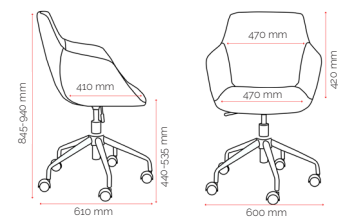

Mondo Haze.

Effortless designer look.

If we had to pick a winner in the looks department, the Mondo Haze neutral toned office chair would be a shoo-in. Achieve an effortless designer look with the light grey upholstery. It's not all good looks, the Haze is easy-on-the-eye and easy-on-your-spine with its comfortable contoured shell. The adjustable seat height and powdercoated steel 5-star base are more proof this chair's a winner all round.

Key Features & Benefits.

126-22 Haze

COSY CONTOURS

A modern tub chair design with generous seat width and depth for optimal comfort.

ADJUSTABLE SEAT HEIGHT

Gas lift adjustable seat height to suit a wide variety of users.

International Standards.

The Mondo Haze is supported by the following Internationally recognised standards:

- **GREENGUARD** certification

Features.

- Adjustable seat height
- Modern design with neutral grey fabric upholstery
- 5-star powdercoated steel base.

Specifications. (mm)

Overall	600w / 610d / 845h
Back	470w / 420h
Seat	470w / 410d
Seat Height	440-535h
Arm	fixed

Carton Dimensions.

Width	340
Height	590
Length	710
Weight	10 kg

Upholstery.

Fabric

Light Grey
F310 (22)

Quality Assurance and Accreditations.