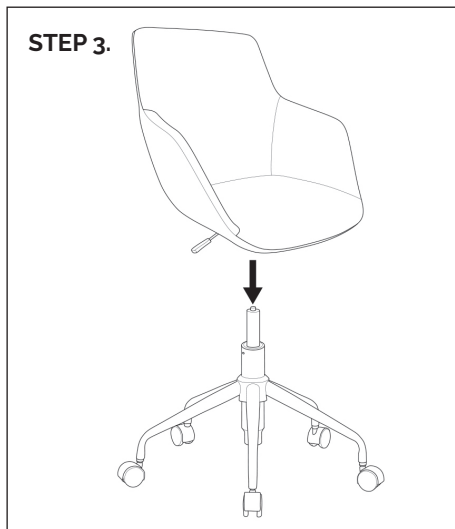

Assembly, Operating & Maintenance Instructions

Remove all items from the carton. Verify all pieces before assembly.

mondo

MONDO HAZE CHAIR

PART LIST

KEY	QTY	DESCRIPTION
A	5	Castors
B	1	Gas Lift
C	1	Seat
D	1	Base

CARE & MAINTENANCE

GENERAL CARE

To maintain the appearance of non-upholstered parts wipe the surface with a clean cloth dampened with a mild detergent solution. Do not saturate the fabric or interior with water or other cleaning liquids. Do not shampoo clean. Do not clean with hot water extraction machine. Do not clean with onsite drycleaning machine. Protect from direct sunlight, heat and weather.

FABRIC/MESH UPHOLSTERY CARE

Wipe with a clean cloth dampened with a mild upholstery detergent solution. A soft bristle brush may be used to remove ingrained soil. Spot clean as above. Treat spills and stains as soon as possible. Persistent stains may require treatment by a professional cleaner. May be cleaned with dry powder cleaners. Allow to dry thoroughly before reuse.

UPHOLSTERY & FOAM SPECS*

FOAM

Flame Resistant: Ca117 Section A Part I & Section D Part II

UPHOLSTERY: FABRIC

Flame Resistance: Ca117 Section E Class I

*This applies only to standard Mondo stock. Any customer specified upholstery may not meet these specifications.

PREVENTATIVE MAINTENANCE & WARNING!

- Use this product only for seating one person at a time.
- Do not use this chair as a step stool/ladder.
- Do not sit on any part of the chair except the seat.
- Do not use this chair on uneven floor surfaces.
- Do not interfere with the operating of the gas lift.
- Do not use chair unless all bolts, screws and knobs are tight. At least every six months check all bolts, screws and knobs to ensure they are tight.
- If any parts are missing, broken, damaged or worn do not use the product until repairs are made using factory authorised parts.
- Dispose of packaging properly.
- Plastic bag is not a toy.
- Do not use plastic bag as a head covering as it may cause suffocation.
- Failure to follow these warnings could result in serious injury.

mondo

by Buro