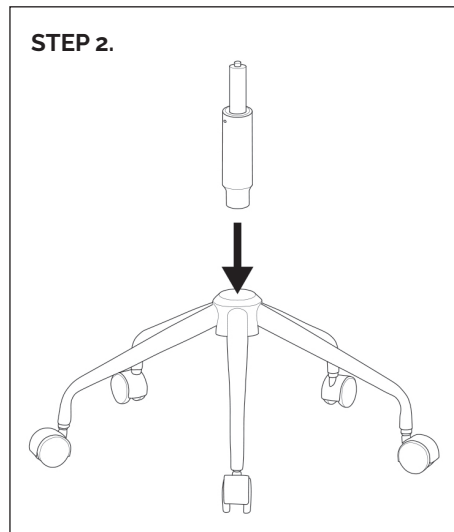

Assembly, Operating & Maintenance Instructions

Remove all items from the carton. Verify all pieces before assembly.

mondo

MONDO HAZE CHAIR

PART LIST

KEY	QTY	DESCRIPTION
A	5	Castors
B	1	Gas Lift
C	1	Seat
D	1	Base

CARE & MAINTENANCE

GENERAL CARE

To maintain the appearance of non-upholstered parts wipe the surface with a clean cloth dampened with a mild detergent solution. Do not saturate the fabric or interior with water or other cleaning liquids. Do not shampoo clean. Do not clean with hot water extraction machine. Do not clean with onsite drycleaning machine. Protect from direct sunlight, heat and weather.

FABRIC/MESH UPHOLSTERY CARE

Wipe with a clean cloth dampened with a mild upholstery detergent solution. A soft bristle brush may be used to remove ingrained soil. Spot clean as above. Treat spills and stains as soon as possible. Persistent stains may require treatment by a professional cleaner. May be cleaned with dry powder cleaners. Allow to dry thoroughly before reuse.

UPHOLSTERY & FOAM SPECS*

FOAM

Flame Resistant: Ca117 Section A Part I & Section D Part II

UPHOLSTERY: FABRIC

Flame Resistance: Ca117 Section E Class I

*This applies only to standard Mondo stock. Any customer specified upholstery may not meet these specifications.

PREVENTATIVE MAINTENANCE & WARNING!

- Use this product only for seating one person at a time.
- Do not use this chair as a step stool/ladder.
- Do not sit on any part of the chair except the seat.
- Do not use this chair on uneven floor surfaces.
- Do not interfere with the operating of the gas lift.
- Do not use chair unless all bolts, screws and knobs are tight. At least every six months check all bolts, screws and knobs to ensure they are tight.
- If any parts are missing, broken, damaged or worn do not use the product until repairs are made using factory authorised parts.
- Dispose of packaging properly.
- Plastic bag is not a toy.
- Do not use plastic bag as a head covering as it may cause suffocation.
- Failure to follow these warnings could result in serious injury.

mondo

by Buro