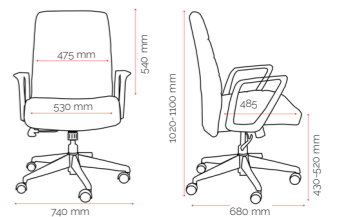

Specifications. (mm)

Overall	740w / 680d / 1020h
Back	475w / 540h
Seat	530w / 485d
Seat Height	430-520h

Carton Dimensions.

Width	730
Height	660
Length	390
Weight	17,5 kg

Upholstery.

Bonded Leather

Black ²
BL3