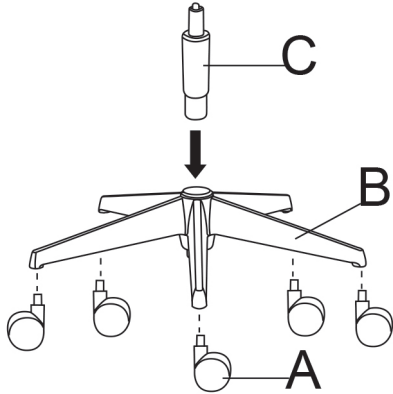

Assembly, Operating & Maintenance Instructions

mondo

Remove all items from the carton. Verify all pieces before assembly.

MONDO PLATO CHAIR

STEP 1.