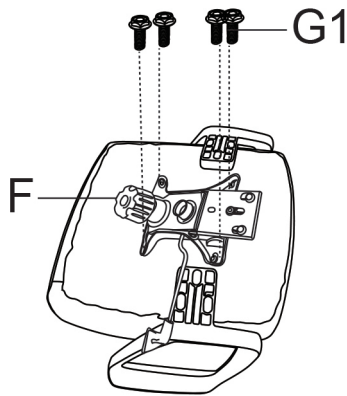

Assembly, Operating & Maintenance Instructions

mondo

Remove all items from the carton. Verify all pieces before assembly.

MONDO PLATO CHAIR

STEP 1.

STEP 2.

STEP 3.

STEP 4.

STEP 5.

STEP 6.

PART LIST

KEY	QTY	DESCRIPTION
A	5	Castors
B	1	Base
C	1	GasLift
D	1	Back
E	1	Seat
F	1	Mechanism
G	6	Armrest Screws (M6*40mm)
G1	7	Mechanism Screws (M8*20mm)
H	2	Armrest
L	1	Allen Key

CARE & MAINTENANCE