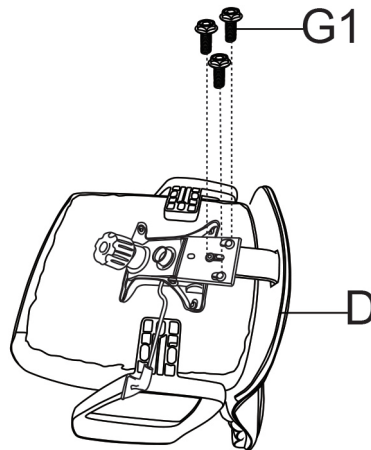

Assembly, Operating & Maintenance Instructions

mondo

Remove all items from the carton. Verify all pieces before assembly.

MONDO PLATO CHAIR

STEP 1.

STEP 2.

STEP 3.

STEP 4.

STEP 5.

STEP 6.

PART LIST

KEY	QTY	DESCRIPTION
A	5	Castors
B	1	Base
C	1	GasLift
D	1	Back
E	1	Seat
F	1	Mechanism
G	6	Armrest Screws (M6*40mm)
G1	7	Mechanism Screws (M8*20mm)
H	2	Armrest
L	1	Allen Key

CARE & MAINTENANCE