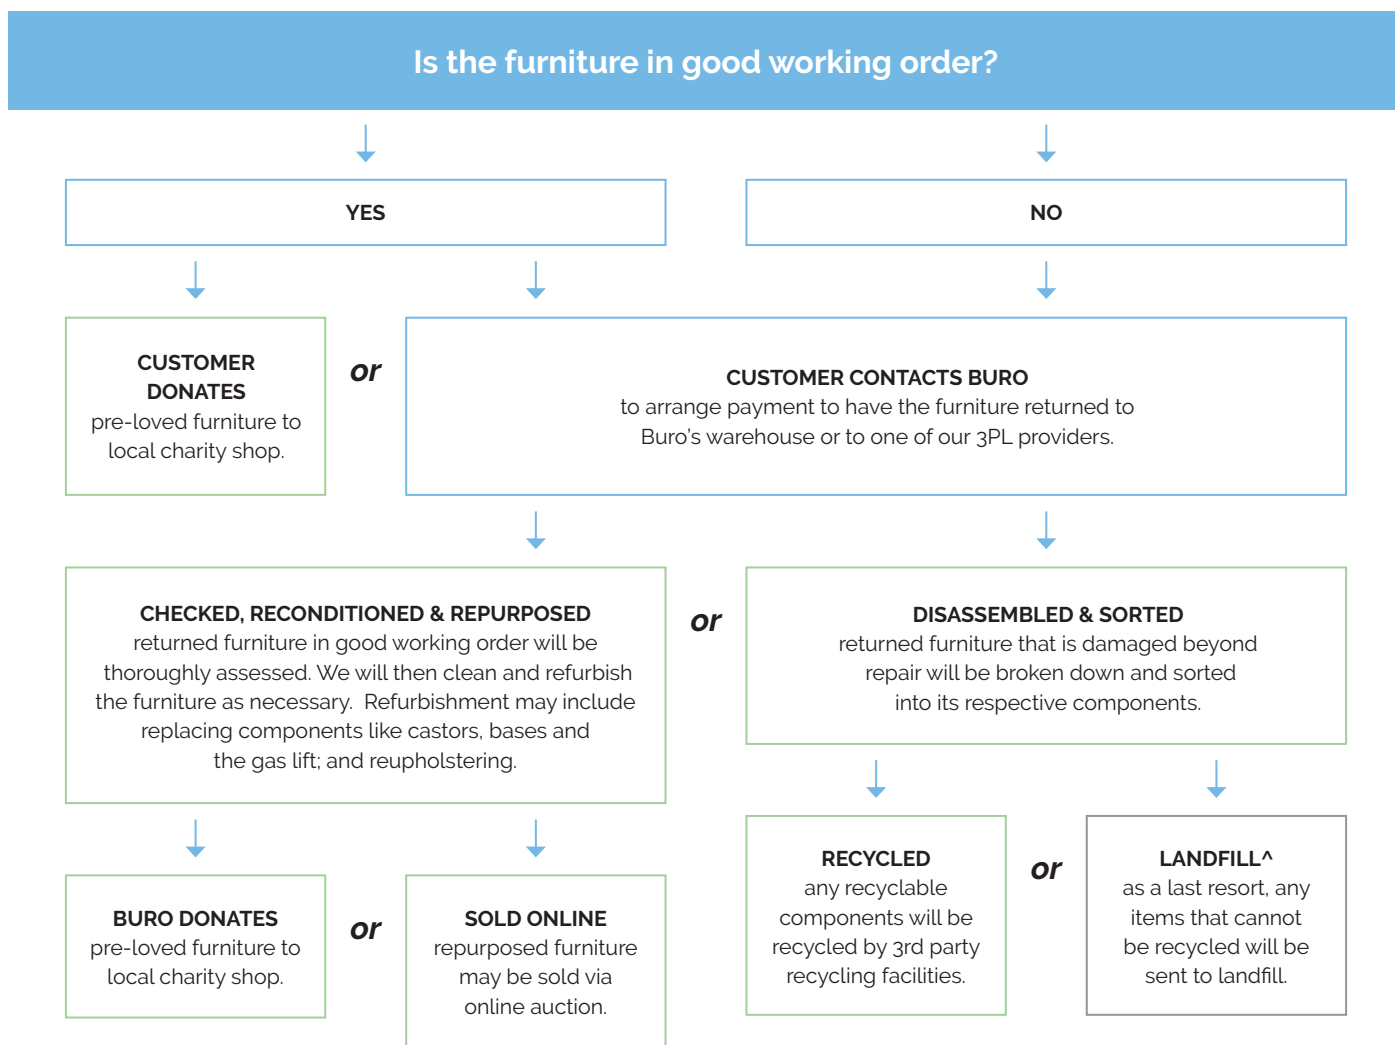

Buro Product Stewardship Programme.

We encourage repurposing and recycling of pre-loved office furniture to reduce our impact on the environment. When a customer has Buro furniture* that they wish to dispose of, we apply the following steps to determine the most appropriate method.

To mitigate our CO2 footprint over the next 50 years, we're working with **Trees That Count**, a conservation charity dedicated to planting native trees.

By funding the planting of native trees, we're supporting efforts to increase biodiversity across New Zealand.

Buro proudly support **Greening Australia**.

Greening Australia has been restoring Australia's unique landscapes and protecting biodiversity at scale through collaborative, science-based programs for over 40 years.
www.greeningaustralia.org.au

As a **Sedex member** we are committed to being a responsible business, sourcing responsibly, and improving ethical standards and working conditions within the supply chain.

*Qualifying furniture must be Buro branded product (Buro Seating, Konfurb, Mondo), or a partner exclusive brand.
^Many of our products are GREENGUARD certified for safe emission levels. This reduces the environmental impact when sending any components to landfill.