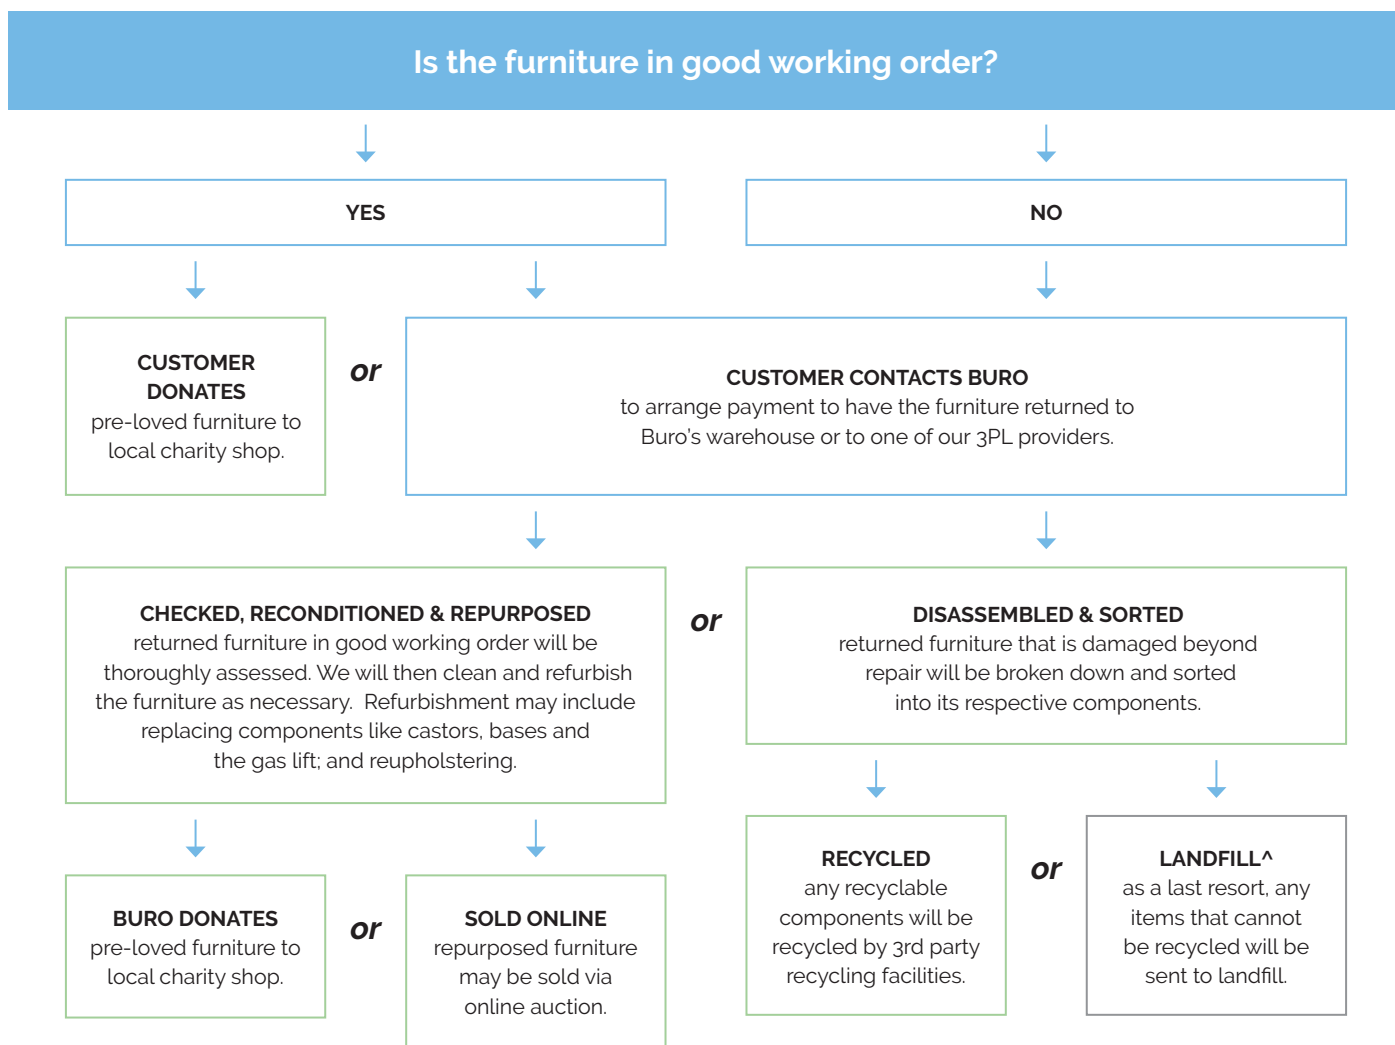

- Floor Stacking 14 stools
- Trolley Stacking 14 stools

MOQ: 4 Stools (per colour)

Colours.

Colours ³

Quality Assurance and Accreditations.

¹ 3 Yr Guarantee: Indoor use. ² 1 Yr Guarantee: Outdoor use. Exposure to harsh UV levels puts the aesthetics of the polypropylene materials at risk of colour deterioration. Buro Peekaboo contains stabilisers, however some colour fading may appear. ³ Colours: Same day dispatch. ⁴ Colours: For custom colours, MOQ and ETA's can be supplied on request. **General:** Guarantee conditions apply, please see buroseating.com. For indent purchases (non stock orders) conditions may apply, please see buroseating.com for definitions & conditions. In the interests of product development, Buro reserves the right to alter product specifications & features without notice. **Warning:** Buro Peekaboo is designed for use as a chair - DO NOT use as a step-stool/ladder.

Buro Product Stewardship Programme.

We encourage repurposing and recycling of pre-loved office furniture to reduce our impact on the environment. When a customer has Buro furniture* that they wish to dispose of, we apply the following steps to determine the most appropriate method.