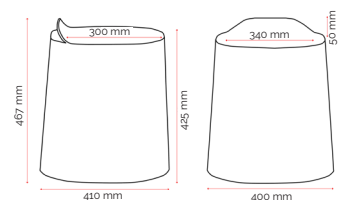

International Awards.

The Buro Peekaboo stool has achieved the following award:

- **iF DESIGN** Award 2020

Features.

- Solid and lightweight design
- Stackable
- Open backrest design for easy handling
- Suitable for both indoor and outdoor use²
- 100% Recyclable

Custom Options.

- Custom colours (indent only)
- Trolley for easy movement of stacked stools (4ZZ111-P81Z1)

Specifications. (mm)

Overall	400w / 410d / 467h
Back	50h
Seat	340w / 300d
Seat Height	425h

Recommended safe stacking height:

- Floor Stacking 14 stools
- Trolley Stacking 14 stools

MOQ: 4 Stools (per colour)

Colours.

Colours ³