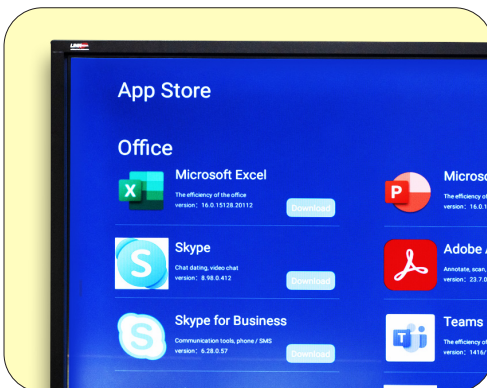

Built in App library

Universal apps available for download at a touch