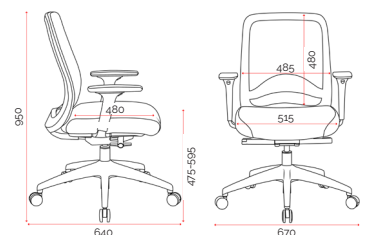

Features.

- Featuring exclusive 'Buro Dynamic Intelligence™' seating technology
- Contoured Polyurethane moulded foam seat
- Synchronised seat & backrest angle with 4 position locking adjustment
- Superior self weighting tension adjustment, adjusts automatically
- Depth adjustable seat slide
- Black nylon base & 60mm soft PU castors
- Adjustable lumbar support
- Endorsed by the Australian Physiotherapy Association

Custom Options.

- Customer specified fabric
- Height, depth & angle adjustable arms with soft PU pads (182-1)
- Polished Aluminium Base (PC199)
- Vela Headrest - Black (140-HDREST)

Upholstery.

Elastic III¹ Custom¹

Black
153

Ergonomic Assessment.

The Buro Vela chair has been ergonomically assessed by Andrew Wilson, Osteopath & Ergonomist.

"An excellent all-round chair, with no obvious faults that would suit a wide range of users. I particularly like the default posture which encourages a forward thigh tilt posture. The excellent self-weighting tension mechanism encourages the user to use the dynamic features which make a synchro chair so beneficial. The stretch fabric manages to be comfortable and supportive."

Andrew Wilson, Osteopath & Ergonomist - 27 May 2018

Specifications. (mm)

Overall (no arms)	640w / 640d / 950h
Overall (with arms)	670w / 640d / 950h
Back	485w / 480h
Seat	515w / 480d
Seat height	475-595h
Seat depth range*	430-480d