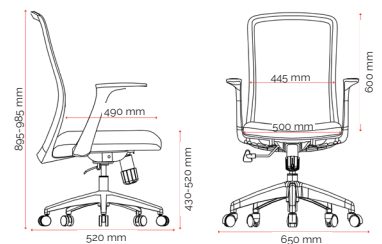

International Standards.

The Mondo Fleet is supported by the following Internationally recognised standards:

- **GREENGUARD Gold** certification
- **ANSI/BIFMA X5.1-2017** General-Purpose Office Chairs

Features.

- Delivered flat packed
- Breathable mesh back
- Gas lift seat height adjustment
- Seat & back tilt with lock adjustment
- Body weight tension adjustment
- Strong nylon 5 star base
- Fixed PP armrests
- 30 density cut foam upholstered seat
- 60mm nylon castors

Specifications. (mm)

Overall	650w / 520d / 895-985h
Back	445w / 600h
Seat	500w / 490d
Seat Height	430-520h

Carton Dimensions.

Width	270
Height	600
Length	630
Weight	13.2 kg

Upholstery.