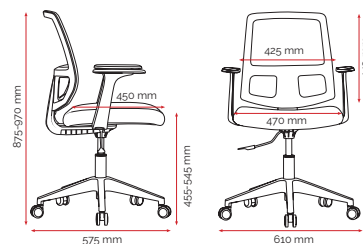

International Standards.

The Mondo Brook is supported by the following internationally recognised standards:

- ANSI/BIFMA X5.1-2017 General-Purpose Office Chairs

Features.

- Delivered flat packed
- Breathable mesh back with lumbar support
- Gas lift seat height adjustment
- Strong nylon 5 star base with 50mm nylon castors
- Fixed armrests

Specifications. (mm)

Overall	610w / 575d / 875-970h
Back	425w / 440h
Seat	470w / 450d
Seat Height	455-545h

Carton Dimensions.

Width	290
Height	600
Length	620
Weight	11.5 kg

Upholstery.