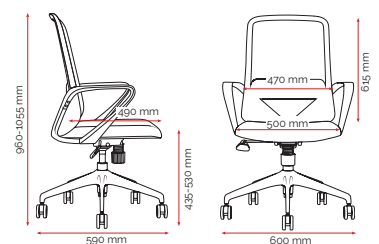

Features.

- Delivered flat packed
- Breathable mesh high back with lumbar support
- Gas lift seat height adjustment
- Synchronised adjustable seat and back rest angle with upright locking position
- Strong nylon 5 star base with 60mm nylon castors
- Fixed armrests

Specifications. (mm)

Overall	600w / 590d / 960-1055h
Back	470w / 615h
Seat	500w / 490d
Seat Height	435-530h

Carton Dimensions.

Width	280
Height	600
Length	645
Weight	12.9 kg

Upholstery.

Black²
M3

Quality Assurance and Accreditations.