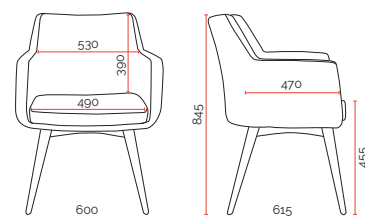

International Standards

The Konfurb Hady chair is supported by the following Internationally recognised standards:

- **GREENGUARD Gold** certification
- Test to **ANSI/BIFMA x5.1-2011** General-Purpose Office Chair²

Fabric Meterage (m)

1.5m wide

Hady	2.0 (one colour)
	1.4 (whole shell)
	0.75 (outer shell)
	0.85 (inner shell)
	0.6 (seat pad)

Features

- High density soft pile foam (meets CAL 117 Section A Part I & Section D Part II)
- Hard wearing Keylargo, Ash upholstery
- Two strong base options: 4 Leg Wood base or Black Powdercoated Steel Sled Base
- Full 5 year guarantee (excluding upholstery)

Custom Options.

- Customer specified fabrics³
- Brushed stainless sled base (KON503-B18)³

Specifications (mm)

Back	530w / 390h
Seat	490w / 470d
Seat Height	455h (Wood Base) / 465h (Sled Base)
Overall	600w / 615d / 845h (Wood Base) 600w / 615d / 855h (Sled Base)

Upholstery