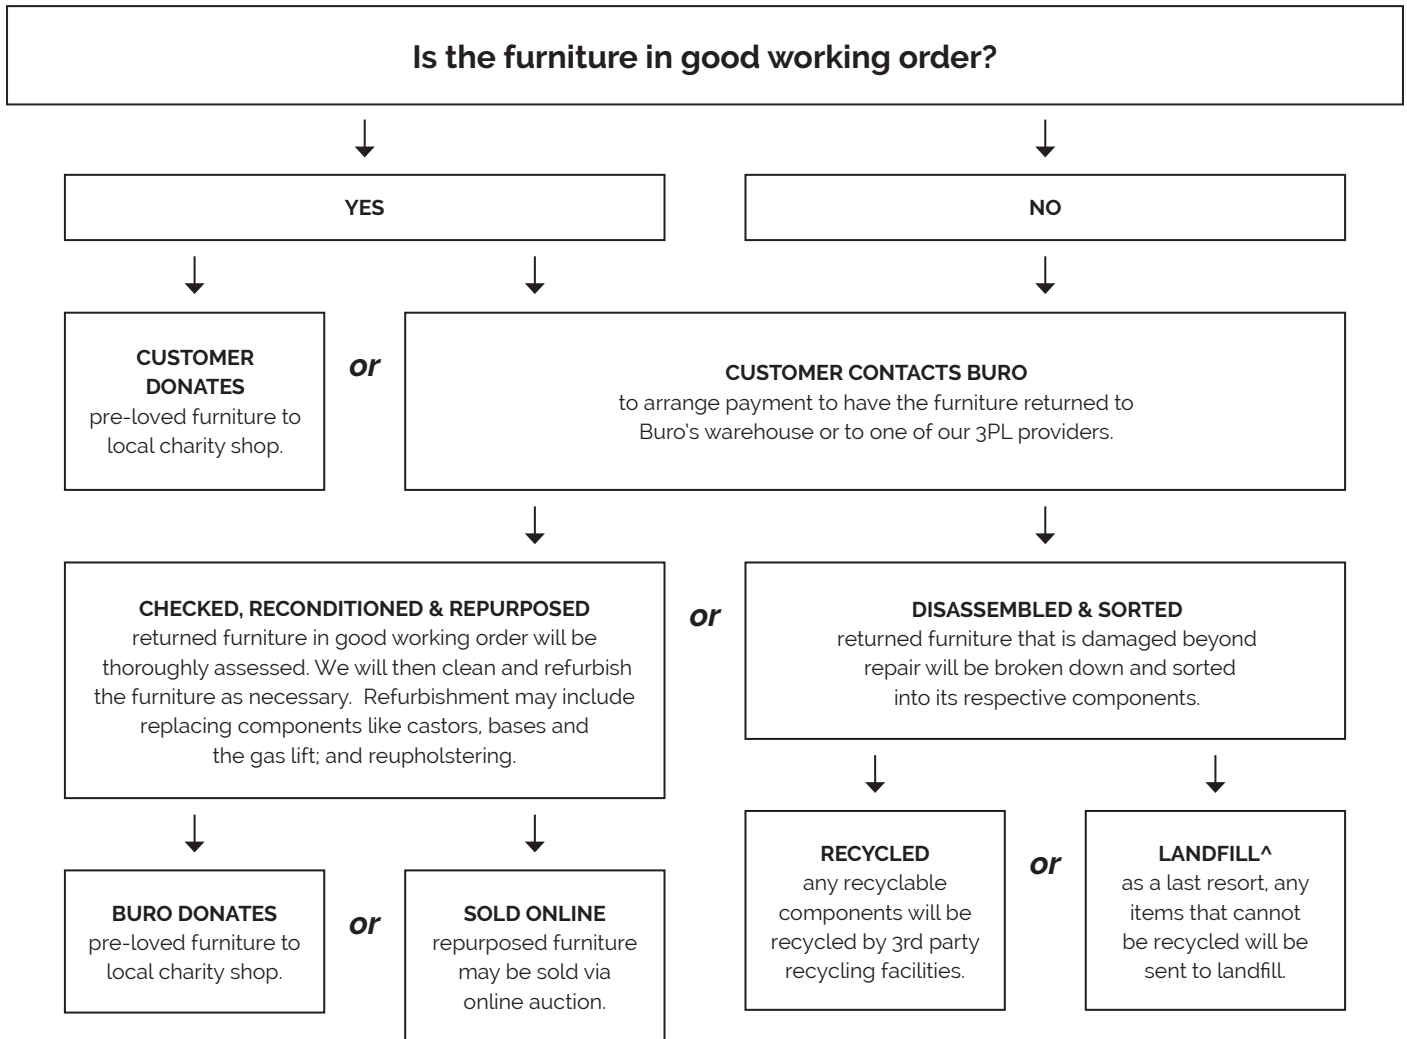

Upholstery

Quality Assurance and Accreditations

Buro Product Stewardship Programme

We encourage repurposing and recycling of pre-loved office furniture to reduce our impact on the environment. When a customer has Buro furniture* that they wish to dispose of, we apply the following steps to determine the most appropriate method.