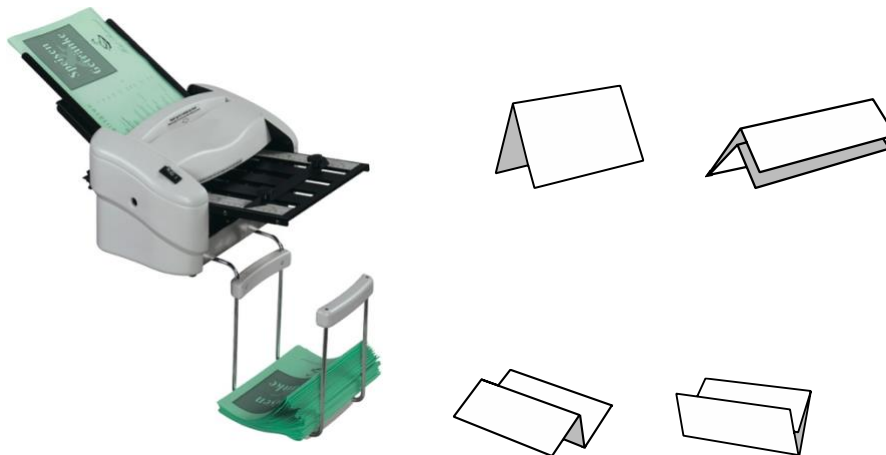

Quality Folding Machines

Martin Yale 7400 A4 Folder

The Martin Yale 7400 A4 folder is a compact A4 folding machine capable of producing all the standard fold types. Stapled sheets not a problem, the 7400 accepts up to 3 sheets at a pass folded into one. Compact design, the 7400 fits onto the smallest desk when required then easily stowed away when not in use.

Specifications:

| | |
|-----------------------------|--|
| Paper size: | A4 |
| Paper weight: | 60 to 135 GSM |
| Speed: | Up to 4000 folds per hour |
| Stapled sheets: | Hand feed up to 3 sheets stapled |
| Manual fold table settings: | Allows all fold types and fine adjustments |
| Auto stop after last sheet: | Yes |
| Feed table capacity: | 40 sheets |
| Dimensions: | 340 x 550 x 270mm |
| Weight: | 7kg |
| Warranty: | 12 months |