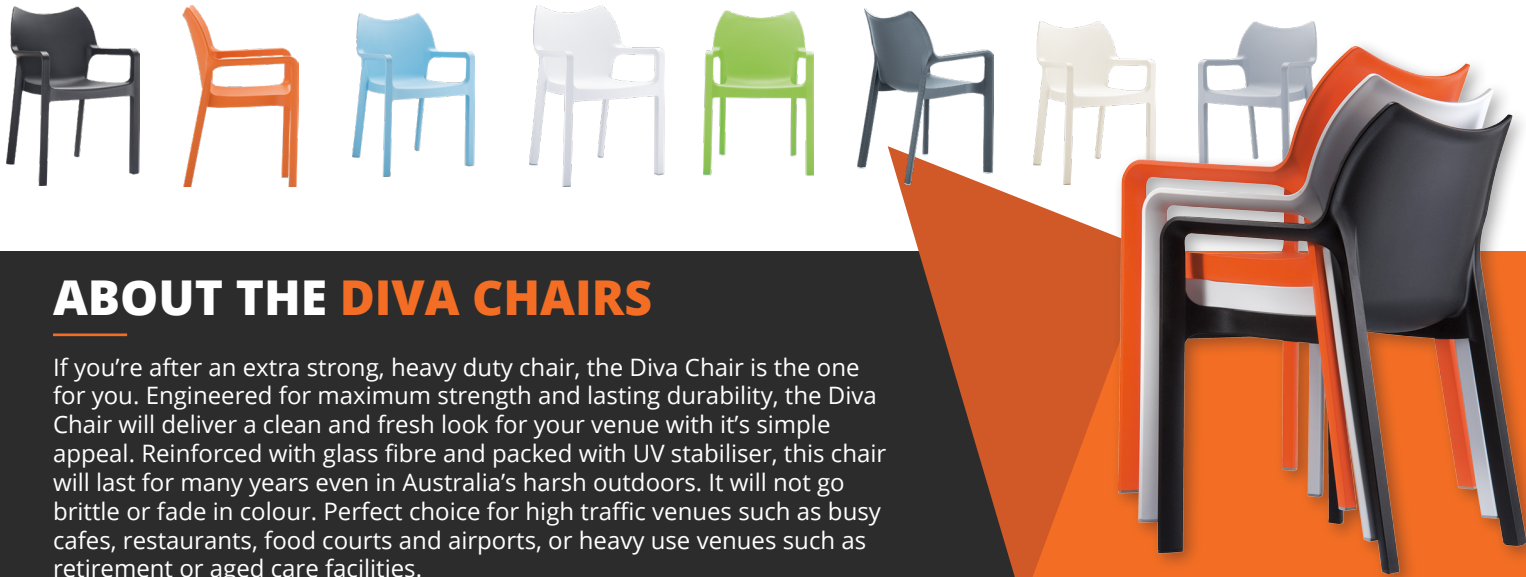

# DIVA CHAIR

## ABOUT THE DIVA CHAIRS

If you're after an extra strong, heavy duty chair, the Diva Chair is the one for you. Engineered for maximum strength and lasting durability, the Diva Chair will deliver a clean and fresh look for your venue with its simple appeal. Reinforced with glass fibre and packed with UV stabiliser, this chair will last for many years even in Australia's harsh outdoors. It will not go brittle or fade in colour. Perfect choice for high traffic venues such as busy cafes, restaurants, food courts and airports, or heavy use venues such as retirement or aged care facilities.

## FEATURES

- Stackable 4 to 6 high
- Suitable for indoor and outdoor commercial use
- Made of UV stabilised polypropylene reinforced with glass fibre
- Dimensions: 575W x 520D x 850H x 470 Seat Height
- Arm Height: 650H
- Unit Weight: 5kg, SWL: 150kg
- Supplied assembled

**CATAS**  
Tested

- Weather resistant, UV Stabilised, Glass fibre reinforced
- Stocked In: Anthracite, Black, Red, White
- Special Order Colours: Light Blue
- Replaceable feet, Drainage hole available at an extra cost
- CATAS Tested
- Made in Europe